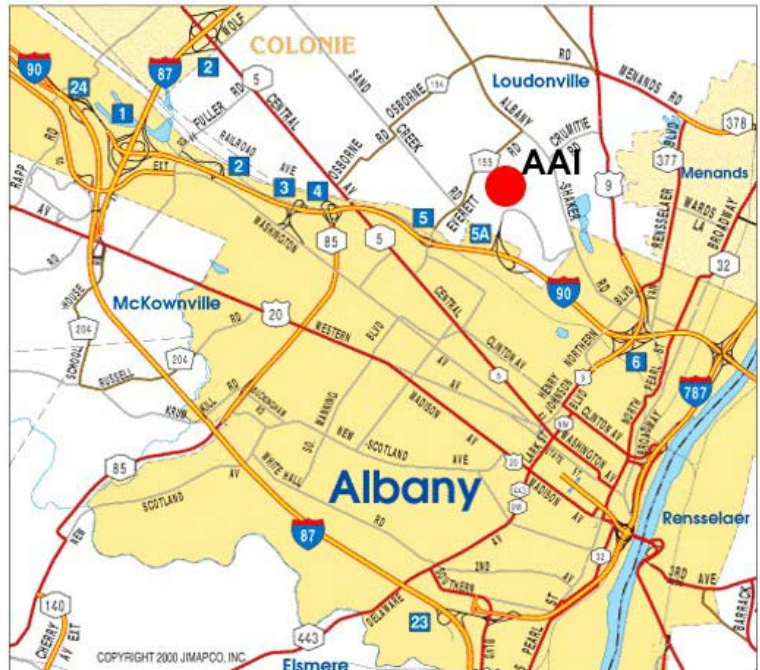

**3 Atrium Drive
Entrance A
Albany, NY 12205
(518) 438-0600**

DIRECTIONS TO ALBANY ADVANCED IMAGING

From Albany-Shaker Road:

- Turn south onto **Everett Road**
- 0.8 miles from the intersection of Albany-Shaker Road and Everett Road, turn left onto **Atrium Drive**
- Albany Advanced Imaging is your first right, **3 Atrium Drive**
- Drive to the far end of the building, and park in front of **Entrance A**
- Inside Entrance A, Albany Advanced Imaging is the door on your left

Exterior view of **Entrance A**

Enter between the white pillars