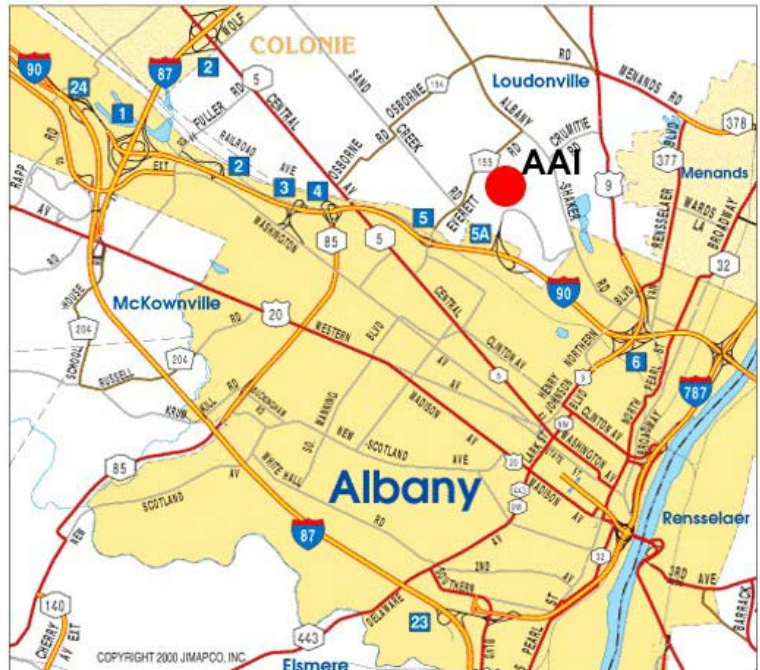

**3 Atrium Drive
Entrance A
Albany, NY 12205
(518) 438-0600**

DIRECTIONS TO ALBANY ADVANCED IMAGING

From Interstate 90:

- Take Exit 5 north onto **Everett Road**
- Drive for ½ mile, passing through 2 stoplights
- Shortly after the second stoplight, turn right onto **Atrium Drive**
- Albany Advanced Imaging is your first right, **3 Atrium Drive**
- Drive to the far end of the building, and park in front of **Entrance A**
- Inside Entrance A, Albany Advanced Imaging is the door on your left

Exterior view of **Entrance A**

Enter between the white pillars