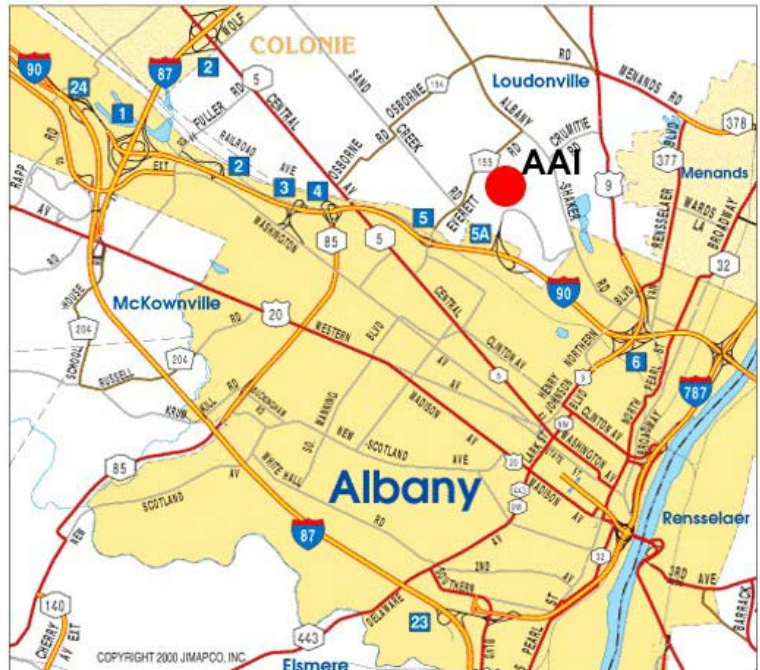

**3 Atrium Drive
Entrance A
Albany, NY 12205
(518) 438-0600**

DIRECTIONS TO ALBANY ADVANCED IMAGING

From Wolf Road:

- Take Sand Creek Road east until it deadends at **Everett Road**
- Turn left onto **Everett Road**
- Take your first right onto **Atrium Drive**
- Albany Advanced Imaging is your first right, **3 Atrium Drive**
- Drive to the far end of the building, and park in front of **Entrance A**
- Inside Entrance A, Albany Advanced Imaging is the door on your left

Exterior view of **Entrance A**

Enter between the white pillars